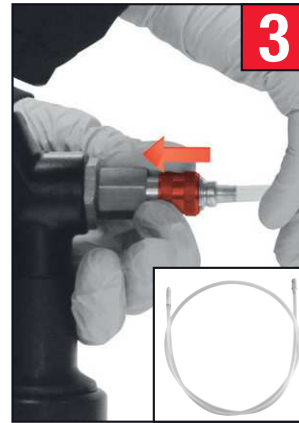

Sika® CW Gun

Art. No.: 446095

STOP

www.sika.com/aftermarket

Innovation & Consistency | since 1910