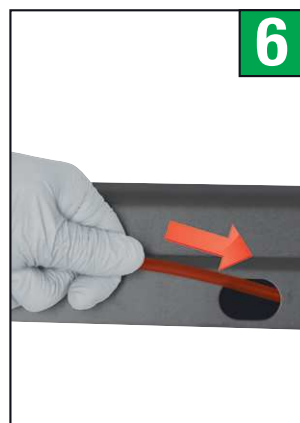

START

www.sika.com/aftermarket

Innovation & Consistency | since 1910