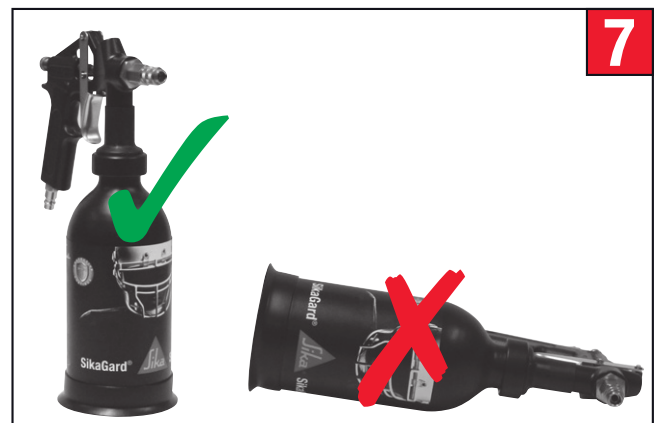

Sika® CW Gun

Art. No.: 446095

STOP

www.sika.com/aftermarket

Innovation & Consistency | since 1910