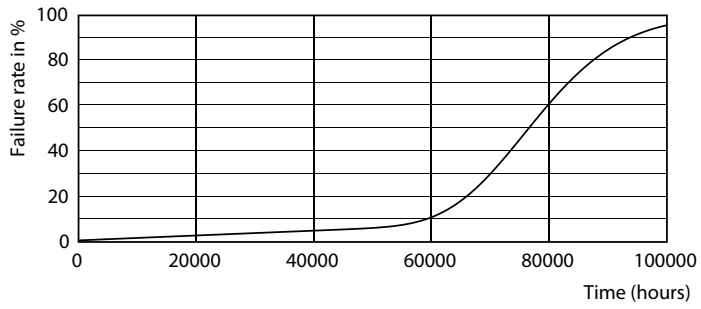

MASTER LEDtube EM/Mains

Durata

Life Expectancy Diagram