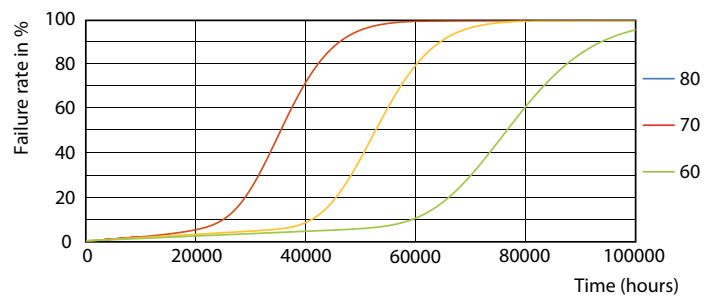

MASTER LEDtube EM/Mains

Fotometrie

Durata

LumenVsTc

FailureRate