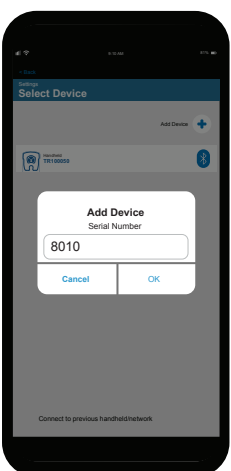

Pairing your device via Bluetooth

01

02

03

04

05

06

07

08

09

10

11

12

13

14

Required to proceed

Scanning a tire

01

02

03

*Optional

04

05

06