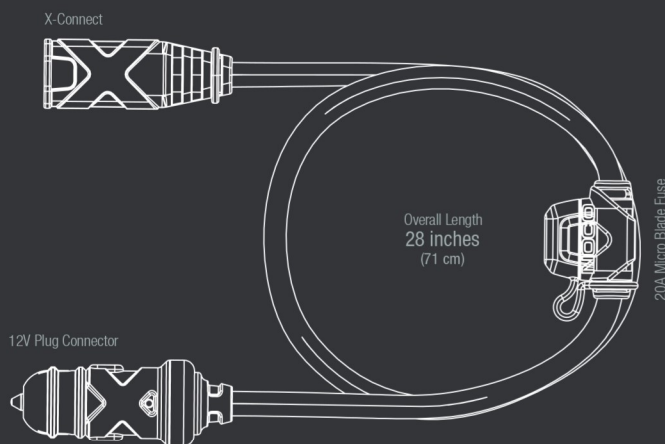

LED Power Indicator

STANDARD WITH CAP

MINI WITHOUT CAP

Features a versatile dual size 12-volt plug to fit standard 12-volt ports or Mini 12-volt ports to charge motorcycles.

20A MICRO BLADE FUSE.

Built-in 20A fuse protection for increased safety. The 20A fuse provides equal protection while being 45% smaller than the previous NOCO 10A Fuse.

WHAT'S IN THE BOX

TECHNICAL SPECIFICATIONS

WIRE SIZE:	16 AWG	
INPUT:	X-Connect Female	
FUSE:	20 Amp Micro Blade	
CABLE LENGTH:	24 in (61cm)	
WEIGHT:	0.15 lbs (0.07kg)	
VOLUMETRICS:	Retail Packaging: Dimensions: 3.2" x 1.6" x 5.1" Weight: 0.20 lbs UPC: 0-46221-10056-3	Master Carton: Dimensions: 6.1" x 5.7" x 7.7" Weight: 1.94 lbs Quantity: 6 UCC: 20046221100567
	Inner Carton: Dimensions: 5.4" x 1.9" x 3.7" Weight: 0.26 lbs	Units Per Pallet: 1,260 Units