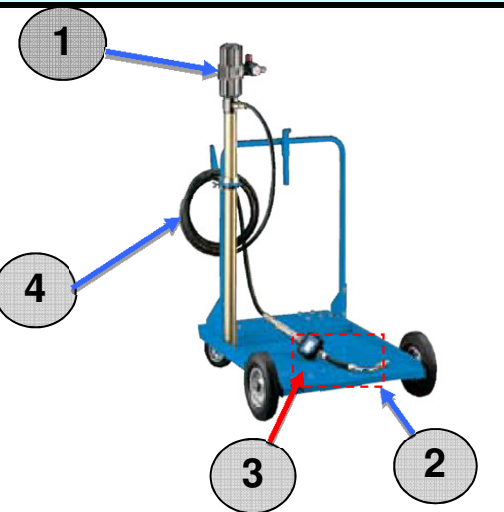

CODES

3 / 4

PISTOLA

Mechanical
flow meter
handle

OD-DP-2394

Other componets

1	OD-PP-4484
2	OD-ACC-2800
4	ODTF-1/2R1TL05-MFG

Medium density oil for 180/200 kg drums