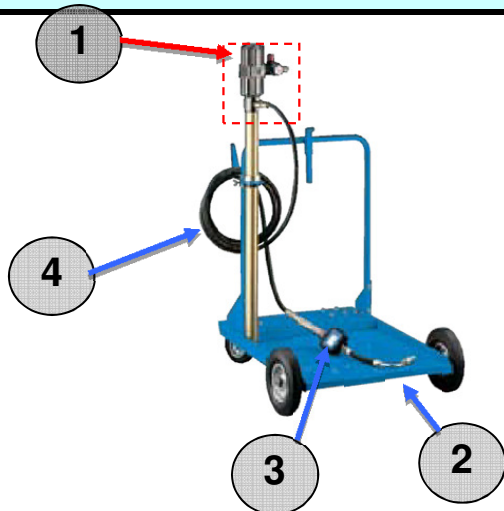

Medium density oil for 180/200 kg drums

OD-M-2448

COMP.

CODES

1 / 4

POMPA

Pump

Pompe

OD-PP-4484

Other componets

2	OD-ACC-2800
3	OD-DP-2394
4	ODTF-1/2R1TL05-MFG

Medium density oil for 180/200 kg drums

OD-M-2448

COMP.

CODES

2 / 4

CARRELLO

Trolley

OD-ACC-2800

Other componets

1	OD-PP-4484
3	OD-DP-2394
4	ODTF-1/2R1TL05-MFG

Medium density oil for 180/200 kg drums

OD-M-2448

COMP.