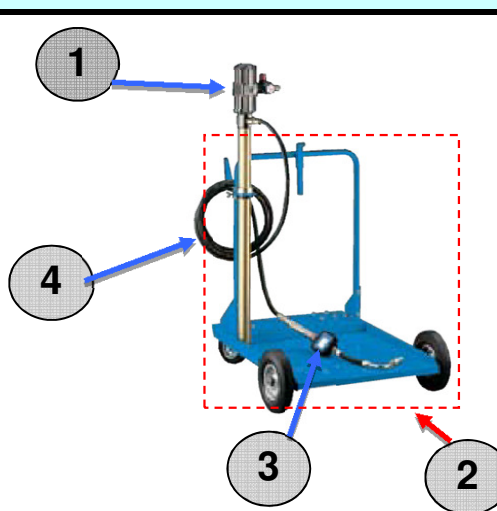

OD-PP-4484

Other componets

2	OD-ACC-2800
3	OD-DP-2394
4	ODTF-1/2R1TL05-MFG

Medium density oil for 180/200 kg drums

OD-M-2448

COMP.

CODES

2 / 4

CARRELLO

Trolley

OD-ACC-2800

Other componets

1	OD-PP-4484
3	OD-DP-2394
4	ODTF-1/2R1TL05-MFG

Medium density oil for 180/200 kg drums

OD-M-2448

COMP.