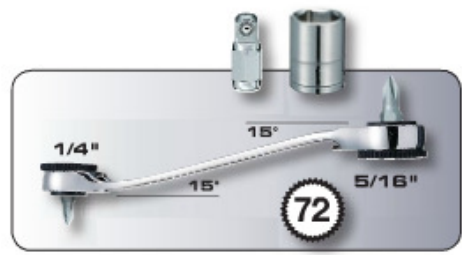

# TRIBIT

Art. 

4072 1/4" + 5/16"

7 6 1 2 2 0 6 1 0 7 2 2 9 8

- |   |   |   |   |   |                     |
|---|---|---|---|---|---------------------|
|  |                              | 4-5.5-6.5 mm  |  |  | 8-10-12 mm          |
|   |                              | PH 1-2  |   |  | PH 3-4              |
|   |                              | PZ 0-1-2  |   |  | PZ 3-4              |
|   |                              | T8-T10-T15-T20-T25-T27-T30  |   |  | T40-T45-T50-T55-T60 |
|   |                              | T8-T10-T15-T20-T25-T27-T30  |   |  | T40-T45-T50-T55-T60 |
|   |                              | 3-4-5-6-7-8 mm  |   |  | 10-12-14 mm         |
|   |  | 5/16"   |   |  | M6-M8-M10-M12       |

- 
- 
- 
- 
- 
- 
- 
- 
- 
- 
- 

**55**  
PCS

 163 x 80 x 35 mm